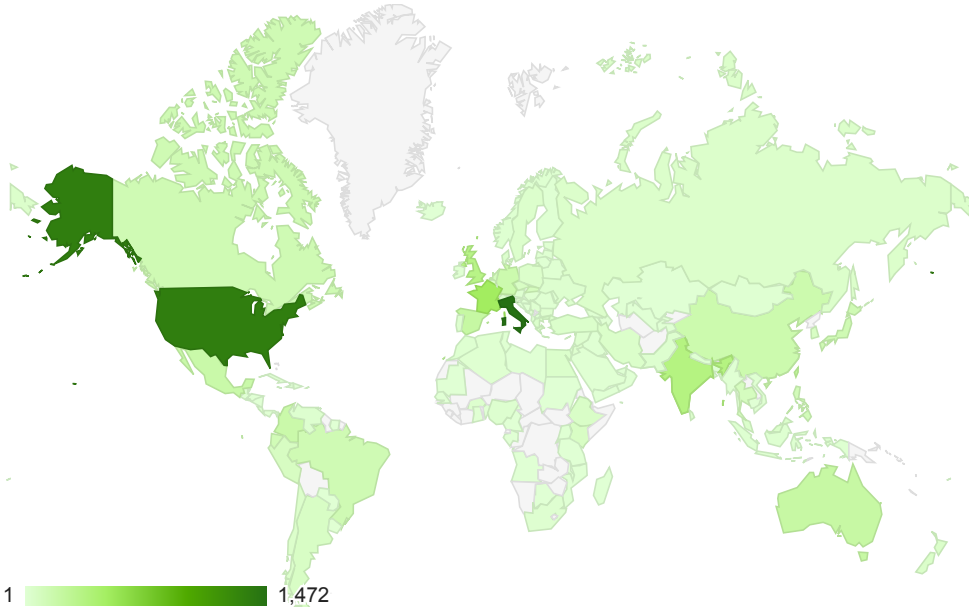

Location

% of visits: 100.00%

Map Overlay

Site Usage

Visits <b>8,070</b> % of Total: 100.00% (8,070)	Pages / Visit <b>8.47</b> Site Avg: 8.47 (0.00%)	Avg. Visit Duration <b>00:05:55</b> Site Avg: 00:05:55 (0.00%)	% New Visits <b>55.65%</b> Site Avg: 55.65% (0.00%)	Bounce Rate <b>52.37%</b> Site Avg: 52.37% (0.00%)
---	--	--	---	--

Country / Territory	Visits	Pages / Visit	Avg. Visit Duration	% New Visits	Bounce Rate
1. Italy	1,472	8.85	00:07:49	19.36%	40.42%
2. United States	1,356	6.17	00:04:03	68.66%	61.50%
3. France	505	5.92	00:04:06	34.26%	52.08%
4. India	361	9.44	00:07:07	60.11%	44.88%
5. United Kingdom	337	5.91	00:03:56	68.25%	51.04%
6. Taiwan	248	1.66	00:00:38	20.97%	89.52%
7. Spain	215	11.10	00:07:31	72.56%	31.16%
8. Australia	208	12.38	00:06:59	66.83%	21.15%
9. Mexico	189	11.15	00:08:10	63.49%	38.10%
10. Colombia	185	4.97	00:02:50	81.08%	66.49%
11. China	165	30.47	00:12:26	63.64%	42.42%
12. Germany	165	10.72	00:06:04	66.06%	44.85%
13. Canada	142	10.93	00:06:12	64.79%	38.03%
14. Brazil	141	4.72	00:02:38	65.25%	58.87%
15. Japan	140	15.76	00:12:22	41.43%	39.29%
16. Ecuador	127	1.84	00:01:42	96.06%	81.10%
17. Philippines	119	6.17	00:06:23	52.94%	50.42%
18. Netherlands	102	7.41	00:05:52	54.90%	36.27%
19. Slovakia	95	59.54	00:37:37	28.42%	15.79%
20. Thailand	90	12.54	00:05:47	64.44%	35.56%