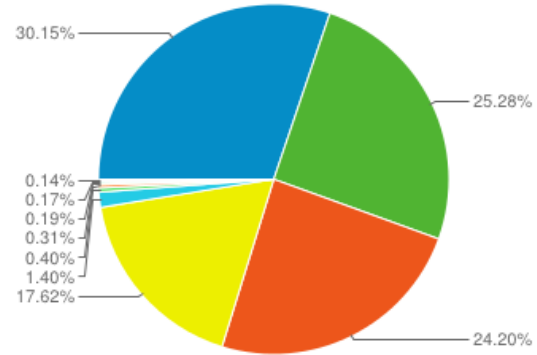

Site Avg: 49.33% (0.00%)

Bounce Rate

**53.43%**

Site Avg: 53.43% (0.00%)

Browser

Visits

Visits

contribution to total: Visits

Browser	Visits	Visits
1. Internet Explorer	1,747	30.15%
2. Firefox	1,465	25.28%
3. Chrome	1,402	24.20%
4. Safari	1,021	17.62%
5. Opera	81	1.40%
6. Opera Mini	23	0.40%
7. Android Browser	18	0.31%
8. Mozilla Compatible Agent	11	0.19%
9. IE with Chrome Frame	10	0.17%
10. Konqueror	8	0.14%